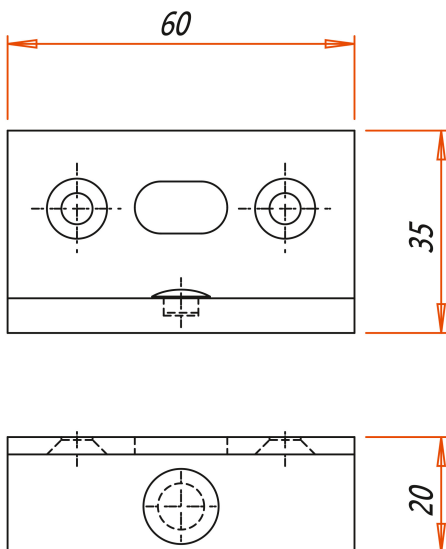

Ganzglas

Cabrilant AG • Kalchbühlstrasse 18 • CH-7007 Chur
Tel. +41 81 258 32 42 • Fax +41 81 258 32 43
info@cabrilant.com

www.cabrilant.com

Strike box for turn door
bolt

5

49/11.ar

Art. Nr. 507.00

507.00.100 corner strike plate

Strike box for turn door bolt

Standard finish: Anodised aluminium, mill finish for glass
thickness 10 mm.
Special colours available on request.