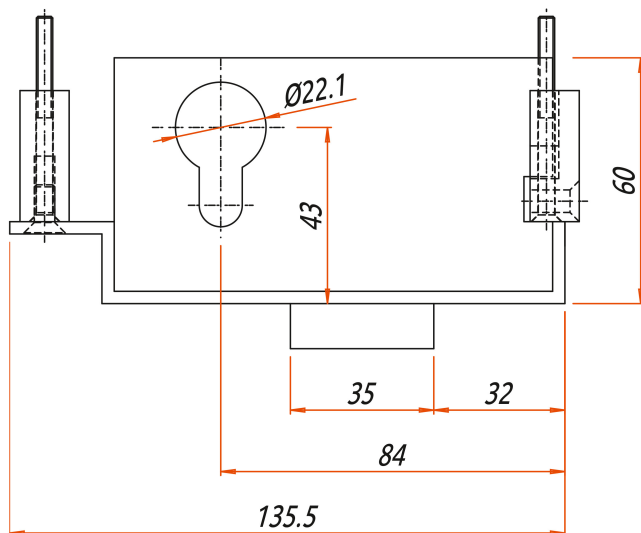

Ganzglas

Cabrilant AG • Kalchbühlstrasse 18 • CH-7007 Chur
Tel. +41 81 258 32 42 • Fax +41 81 258 32 43
info@cabrilant.com

www.cabrilant.com

Lock SWING for single
action

4

45/09.ar

Art. Nr. 423.00

423.00 to SWING door rail prepared for
round cylinder Kaba

423.01 to SWING door rail prepared for
europrofile cylinder 17 mm

Lock SWING for single action

Standard finish: Anodised aluminium, mill finish for glass
thickness 10 mm.
Special colours available on request.