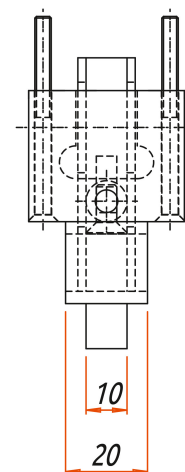

Ganzglas

Cabrilant AG • Kalchbühlstrasse 18 • CH-7007 Chur
Tel. +41 81 258 32 42 • Fax +41 81 258 32 43
info@cabrilant.com

www.cabrilant.com

Lock SWING for single
action

4

45/09.ar

Art. Nr. 423.00

423.00 to SWING door rail prepared for
round cylinder Kaba

423.01 to SWING door rail prepared for
europrofile cylinder 17 mm

Lock SWING for single action

Standard finish: Anodised aluminium, mill finish for glass
thickness 10 mm.
Special colours available on request.