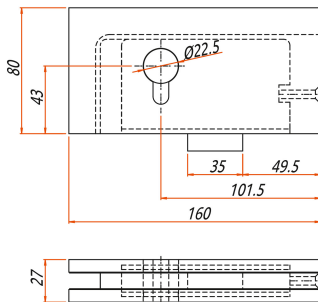

Ganzglas

Cabrilant AG • Kalchbühlstrasse 18 • CH-7007 Chur
Tel. +41 81 258 32 42 • Fax +41 81 258 32 43
info@cabrilant.com

www.cabrilant.com

Lock single action

5

45/09.ar

Art. Nr. 501.00

501.00.100 to corner piece prepared for round cylinder Kaba

501.01.100 to corner piece prepared for europrofile cylindr 17 mm

Lock single action to corner piece

glass outbreak

Standard finish: Anodised aluminium, mill finish for glass thickness 10 mm.
Special colours available on request.