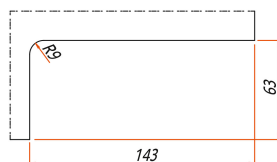

501.01.100 to corner piece prepared for europrofile cylindr 17 mm

Lock single action to corner piece

glass outbreak

Standard finish: Anodised aluminium, mill finish for glass thickness 10 mm.
Special colours available on request.