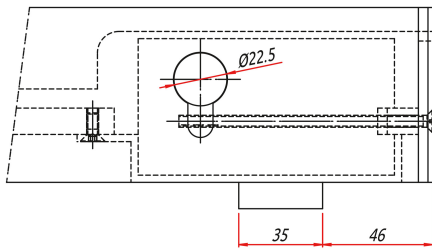

Ganzglas

Cabrilant AG • Kalchbühlstrasse 18 • CH-7007 Chur
Tel. +41 81 258 32 42 • Fax +41 81 258 32 43
info@cabrilant.com

www.cabrilant.com

Lock single action

5

45/09.ar

Art. Nr. 500.00

500.00 to door rail prepared for round cylinder Kaba

500.01 to door rail prepared for europrofile cylinder 17 mm

Lock single action to door rail

glass outbreak

Standard finish: Anodised aluminium, mill finish for glass thickness 10 mm.
Special colours available on request.