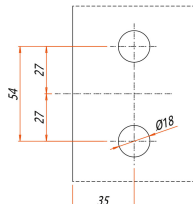

Hinge

glass outbreak

Standard finish: Anodised aluminium, mill finish for glass thickness 10 mm.
Special colours available on request.