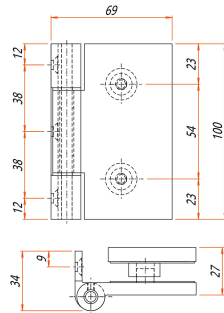

Ganzglas

Cabrillant AG • Kalchbühlstrasse 18 • CH-7007 Chur
Tel. +41 81 258 32 42 • Fax +41 81 258 32 43
info@cabrillant.com

www.cabrillant.com

Hinge

7

45/09.ar

Art. Nr. 700.00

700.00.100 glass to wall

Hinge

glass outbreak

Standard finish: Anodised aluminium, mill finish for glass thickness 10 mm.
Special colours available on request.