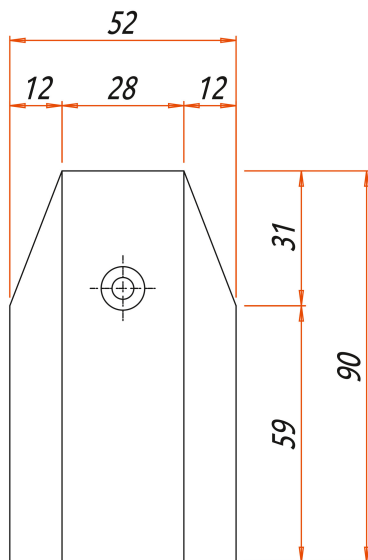

Ganzglas

Cabrilant AG • Kalchbühlstrasse 18 • CH-7007 Chur
Tel. +41 81 258 32 42 • Fax +41 81 258 32 43
info@cabrilant.com

www.cabrilant.com

End piece SWING to wall

4

45/09.ar

Art. Nr. 424.00

End piece SWING

424.00.100 to U profile 25 mm

424.01.100 to U profile 40 mm

Standard finish: Anodised aluminium, mill finish for glass thickness 10 mm.
Special colours available on request.