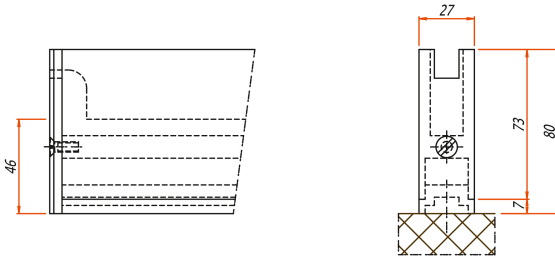

Ganzglas

Cabrilant AG • Kalchbühlstrasse 18 • CH-7007 Chur
Tel. +41 81 258 32 42 • Fax +41 81 258 32 43
info@cabrilant.com

www.cabrilant.com

Door rail 80 mm

4

45/09.ar

Art. Nr. 402.00

402.00.100 for side glass

Door rail 80 mm

glass outbreak

Standard finish: Anodised aluminium, mill finish for glass thickness 10 mm.
Special colours available on request.