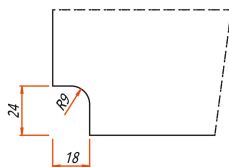

Ganzglas

Cabrilant AG • Kalchbühlstrasse 18 • CH-7007 Chur
Tel. +41 81 258 32 42 • Fax +41 81 258 32 43
info@cabrilant.com

www.cabrilant.com

Door rail 80 mm

4

45/09.ar

Art. Nr. 402.00

402.00.100 for side glass

Door rail 80 mm

glass outbreak

Standard finish: Anodised aluminium, mill finish for glass thickness 10 mm.
Special colours available on request.