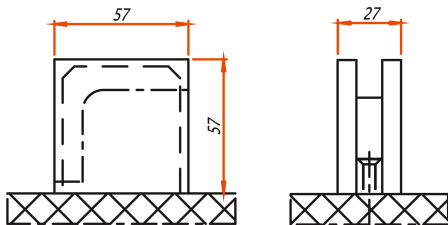

301.10.100 on floor / below ceiling DIN left

301.20.100 on floor / below ceiling DIN right

glass outbreak

Standard finish: Anodised aluminium, mill finish for glass thickness 10 mm.
Special colours available on request.