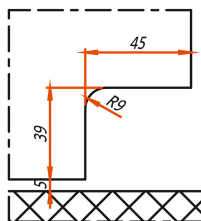

301.10.100 on floor / below ceiling DIN left

301.20.100 on floor / below ceiling DIN right

glass outbreak

Standard finish: Anodised aluminium, mill finish for glass thickness 10 mm.
Special colours available on request.