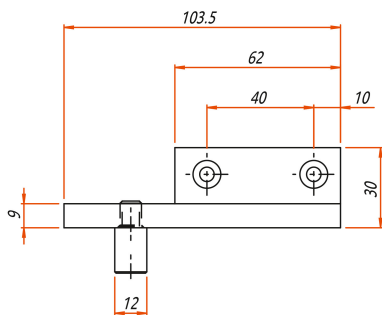

Ganzglas

Cabrilant AG • Kalchbühlstrasse 18 • CH-7007 Chur
Tel. +41 81 258 32 42 • Fax +41 81 258 32 43
info@cabrilant.com

www.cabrilant.com

Axle bracket

2

46/10.ar

Art. Nr. 230.10/20

Axle bracket pivot transeree, DIN left

230.10.100 pivot transeree for doors
flush with wall, DIN left

230.20.100 pivot transeree for doors
flush with wall, DIN right

Standard finish: Anodised aluminium, mill finish for glass
thickness 10 mm.
Special colours available on request.