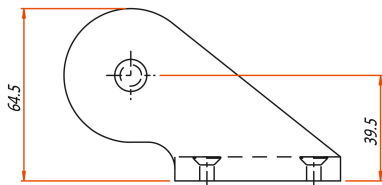

Ganzglas

Cabrilant AG • Kalchbühlstrasse 18 • CH-7007 Chur
Tel. +41 81 258 32 42 • Fax +41 81 258 32 43
info@cabrilant.com

www.cabrilant.com

Axle bracket

2

46/10.ar

Art. Nr. 230.10/20

Axle bracket pivot transeree, DIN left

230.10.100 pivot transeree for doors
flush with wall, DIN left

230.20.100 pivot transeree for doors
flush with wall, DIN right

Standard finish: Anodised aluminium, mill finish for glass
thickness 10 mm.
Special colours available on request.